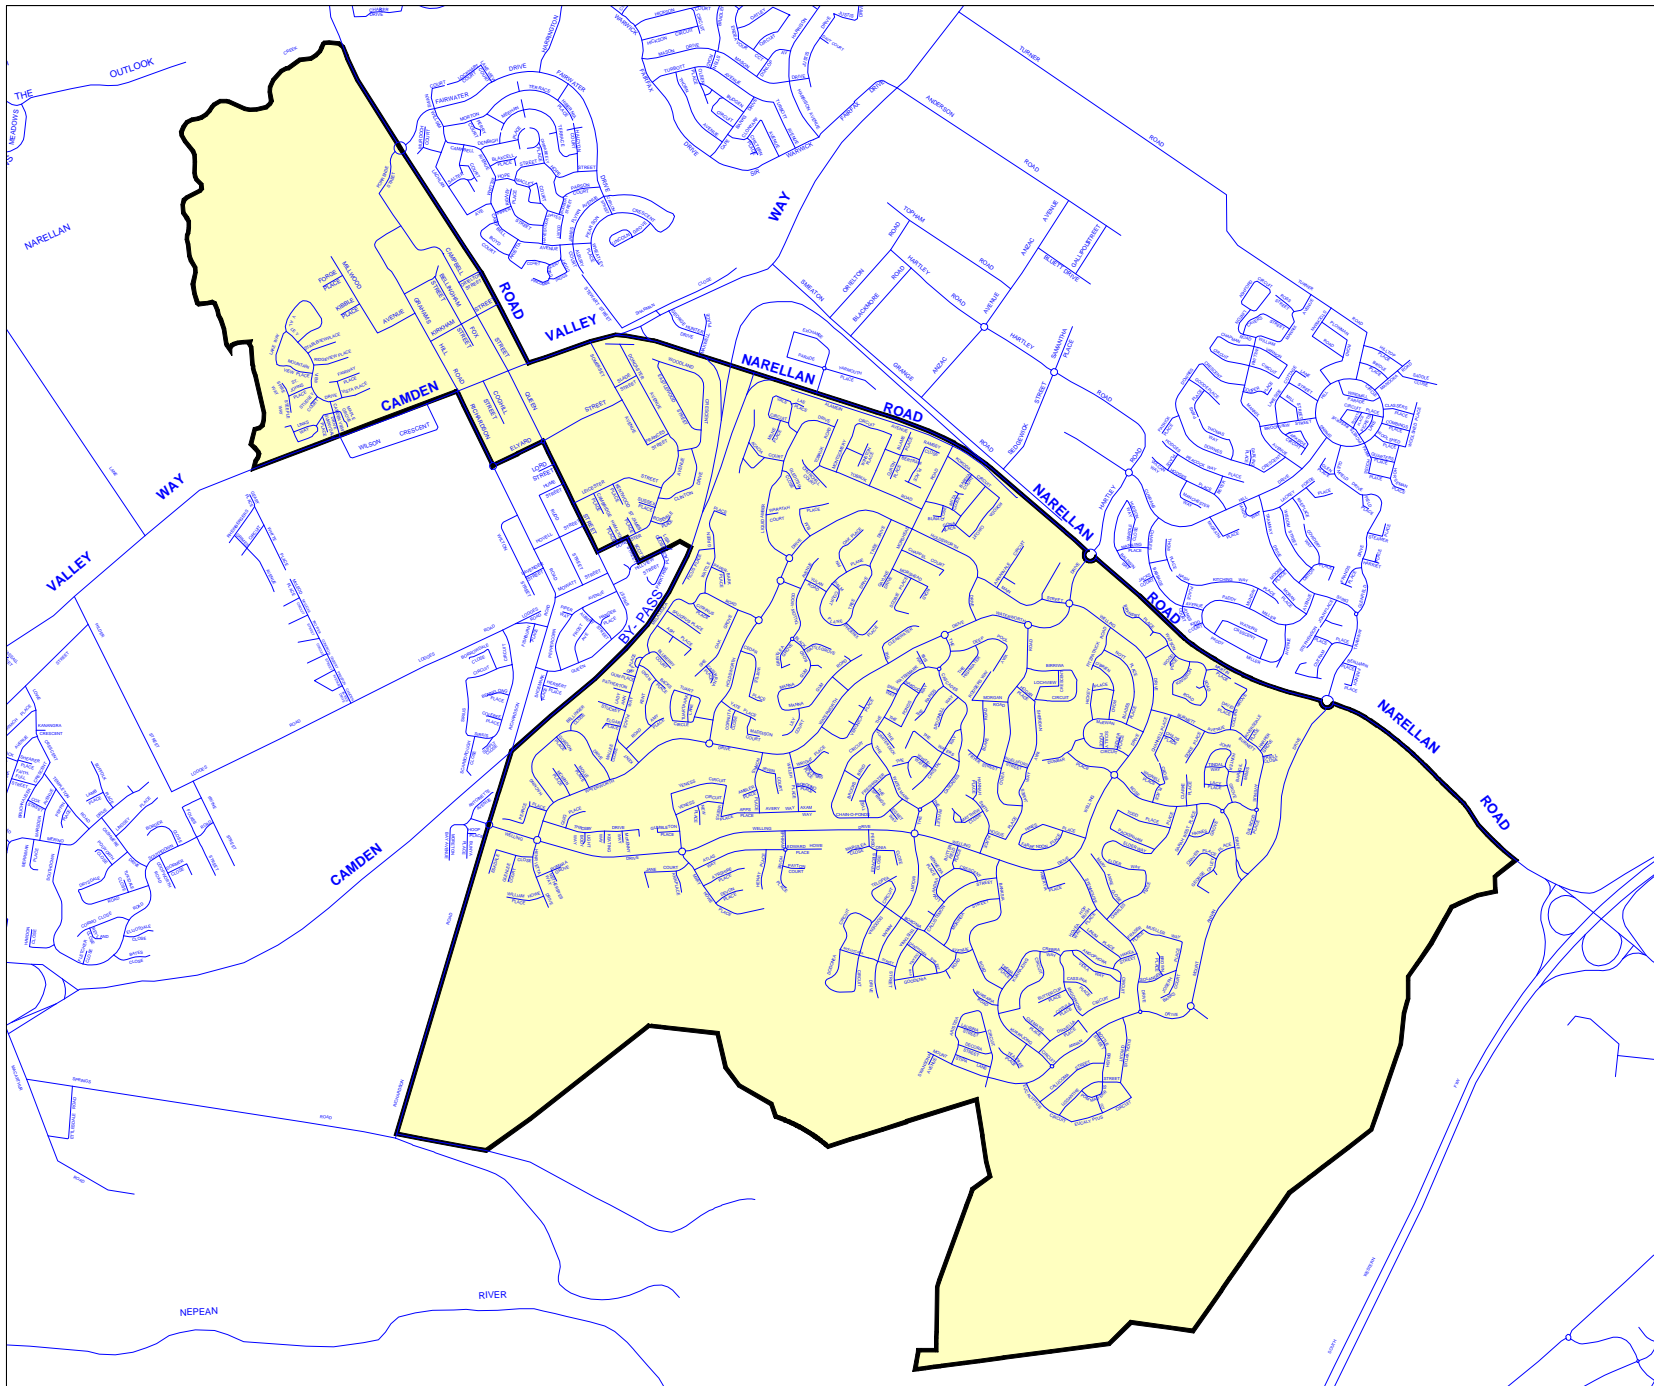

WARD BOUNDARIES

CENTRAL WARD

Scale 1:9500

Plotted: 12/09/07